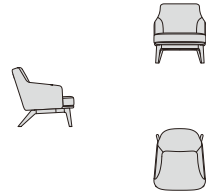

Lounge Chair Low back

W.680 D.810 H.810 SH.420