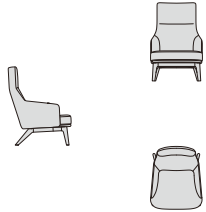

# SALA

A lounge chair with a choice of low or high back. It features a rounded form and beautiful lines from the back to the arms. Sized to be easily used, not only in the living room, but also in the bedroom. The design is reminiscent of a relaxing atmosphere similar to a traditional hotel lounge.

Lounge Chair High back (Fabric)

Lounge Chair Low back (Fabric)

Stool  
(Fabric)

- "High back" and "low back" that can be selected according to the space.  
By choosing "high back" and "low back", you can arrange them in your desired spaces. It is more compact than a one-seat sofa and does not feel oppressive. You can enjoy coordinating it as an accent for your space.
- Backrest supports comfortable sitting comfort.  
The radius of the backrest conforms to the body's natural lines for superior support and comfort.
- You can stretch your legs and relax by combining it with a dedicated stool. (sold separately)
- The main body is upholstered and the seat cushions are covered. (In the case of leather upholstery, it will be all staked out.)

# SALA

## Lounge Chair High back

W.680 D.810 H.1050 SH.420