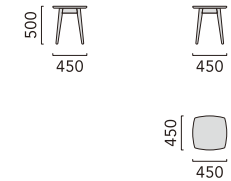

Arch Side

W.450 D.450 H.500

Circle / Circle Side

- Top plate : Solid white ash (urethane coating)
- Legs : Steel (black powder coated)

Arch Center / Arch Side

- Top plate / Legs : Solid white ash (urethane coating)