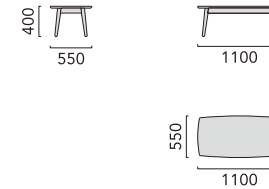

Arch Center

W.1100 D.550 H.400