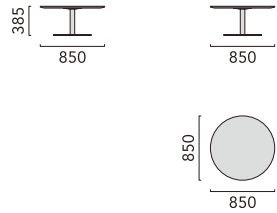

# R LIFE TABLE

It is a table series that can be coordinated according to various scenes.

The cantilever type circular side unit can be used at hand by inserting it into the sofa.

The arch center and arch side are made of natural wood and finished in a gentle shape.

# R LIFE TABLE

## Circle

Ø 850 H.385

## Circle Side

Ø 500 H.555